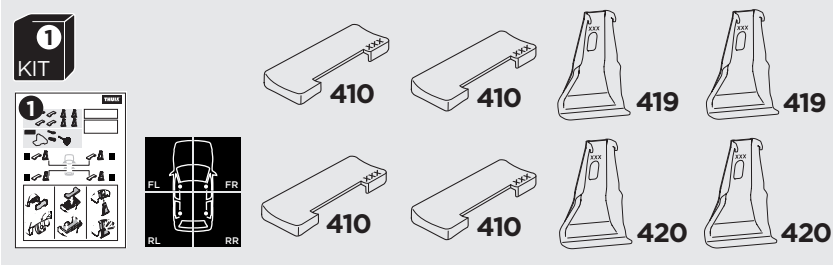

## Kit 145106

DODGE Ram 1500, 4-dr Quad Cab, 09-18

DODGE Ram 1500, 4-dr Crew Cab, 09-18

DODGE Ram 2500/3500, 4-dr Crew Cab, 10-18

DODGE Ram 2500/3500, 4-dr Mega Cab, 10-18

ISO 11154-E

THULE WingBar Evo	THULE WingBar Edge	THULE WingBar	THULE SquareBar	Evo X (scale)	Edge X (scale)
DODGE Ram 1500, 4-dr Quad Cab, 09-18				65,5	N/A
DODGE Ram 1500, 4-dr Crew Cab, 09-18				65,5	N/A
DODGE Ram 2500/3500, 4-dr Crew Cab, 10-18				65,5	N/A
DODGE Ram 2500/3500, 4-dr Mega Cab, 10-18				65,5	N/A

THULE ProBar	THULE SlideBar	X (mm/inch)
DODGE Ram 1500, 4-dr Quad Cab, 09-18		1306 mm / 51 3/8"
DODGE Ram 1500, 4-dr Crew Cab, 09-18		1306 mm / 51 3/8"
DODGE Ram 2500/3500, 4-dr Crew Cab, 10-18		1306 mm / 51 3/8"
DODGE Ram 2500/3500, 4-dr Mega Cab, 10-18		1306 mm / 51 3/8"

THULE WingBar Evo	THULE WingBar Edge	THULE WingBar	THULE SquareBar	Evo Y (scale)	Edge Y (scale)
DODGE Ram 1500, 4-dr Quad Cab, 09-18				64,5	N/A
DODGE Ram 1500, 4-dr Crew Cab, 09-18				64,5	N/A
DODGE Ram 2500/3500, 4-dr Crew Cab, 10-18				64,5	N/A
DODGE Ram 2500/3500, 4-dr Mega Cab, 10-18				64,5	N/A