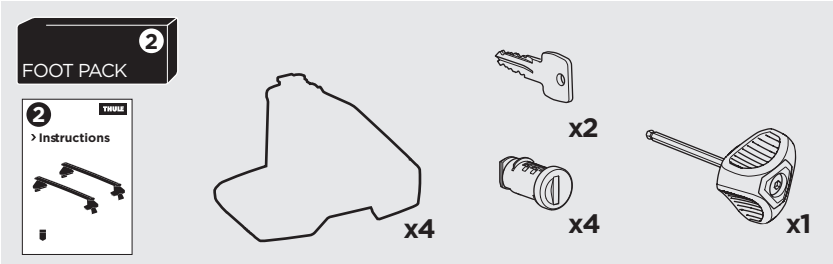

## Kit 145106

DODGE Ram 1500, 4-dr Quad Cab, 09-18

DODGE Ram 1500, 4-dr Crew Cab, 09-18

DODGE Ram 2500/3500, 4-dr Crew Cab, 10-18

DODGE Ram 2500/3500, 4-dr Mega Cab, 10-18

ISO 11154-E

THULE WingBar Evo	THULE WingBar Edge	THULE WingBar	THULE SquareBar	Evo X (scale)	Edge X (scale)
DODGE Ram 1500, 4-dr Quad Cab, 09-18				65,5	N/A
DODGE Ram 1500, 4-dr Crew Cab, 09-18				65,5	N/A
DODGE Ram 2500/3500, 4-dr Crew Cab, 10-18				65,5	N/A
DODGE Ram 2500/3500, 4-dr Mega Cab, 10-18				65,5	N/A

THULE ProBar	THULE SlideBar	X (mm/inch)
DODGE Ram 1500, 4-dr Quad Cab, 09-18		1306 mm / 51 3/8"
DODGE Ram 1500, 4-dr Crew Cab, 09-18		1306 mm / 51 3/8"
DODGE Ram 2500/3500, 4-dr Crew Cab, 10-18		1306 mm / 51 3/8"
DODGE Ram 2500/3500, 4-dr Mega Cab, 10-18		1306 mm / 51 3/8"

THULE WingBar Evo	THULE WingBar Edge	THULE WingBar	THULE SquareBar	Evo Y (scale)	Edge Y (scale)
DODGE Ram 1500, 4-dr Quad Cab, 09-18				64,5	N/A
DODGE Ram 1500, 4-dr Crew Cab, 09-18				64,5	N/A
DODGE Ram 2500/3500, 4-dr Crew Cab, 10-18				64,5	N/A
DODGE Ram 2500/3500, 4-dr Mega Cab, 10-18				64,5	N/A