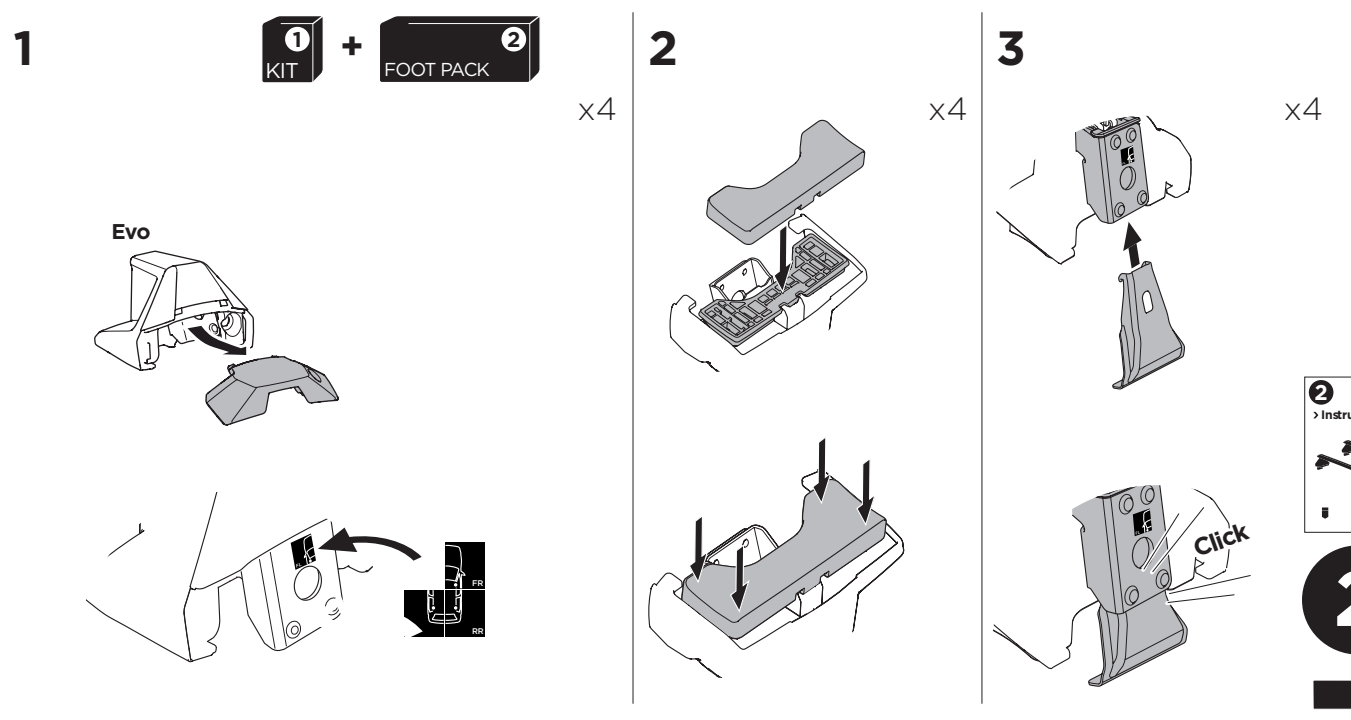

## Kit 145106

DODGE Ram 1500, 4-dr Quad Cab, 09-18

DODGE Ram 1500, 4-dr Crew Cab, 09-18

DODGE Ram 2500/3500, 4-dr Crew Cab, 10-18

DODGE Ram 2500/3500, 4-dr Mega Cab, 10-18

ISO 11154-E

THULE WingBar Evo	THULE WingBar Edge	THULE WingBar	THULE SquareBar	Evo X (scale)	Edge X (scale)
DODGE Ram 1500, 4-dr Quad Cab, 09-18				65,5	N/A
DODGE Ram 1500, 4-dr Crew Cab, 09-18				65,5	N/A
DODGE Ram 2500/3500, 4-dr Crew Cab, 10-18				65,5	N/A
DODGE Ram 2500/3500, 4-dr Mega Cab, 10-18				65,5	N/A