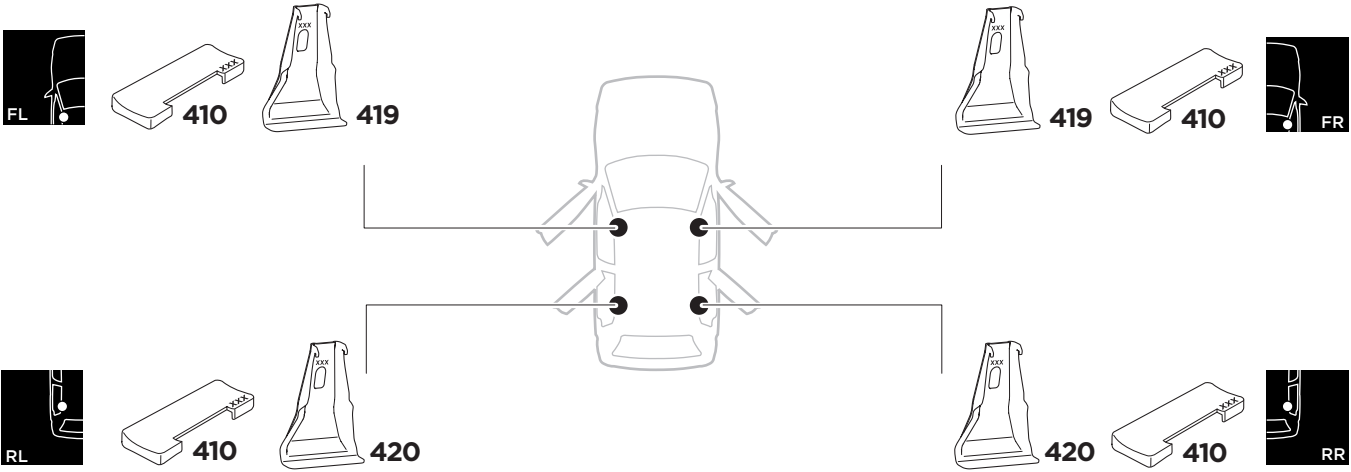

## Kit 145106

DODGE Ram 1500, 4-dr Quad Cab, 09-18

DODGE Ram 1500, 4-dr Crew Cab, 09-18

DODGE Ram 2500/3500, 4-dr Crew Cab, 10-18

DODGE Ram 2500/3500, 4-dr Mega Cab, 10-18

ISO 11154-E

THULE WingBar Evo	THULE WingBar Edge	THULE WingBar	THULE SquareBar	Evo X (scale)	Edge X (scale)
DODGE Ram 1500, 4-dr Quad Cab, 09-18				65,5	N/A
DODGE Ram 1500, 4-dr Crew Cab, 09-18				65,5	N/A
DODGE Ram 2500/3500, 4-dr Crew Cab, 10-18				65,5	N/A
DODGE Ram 2500/3500, 4-dr Mega Cab, 10-18				65,5	N/A

THULE ProBar	THULE SlideBar	X (mm/inch)
DODGE Ram 1500, 4-dr Quad Cab, 09-18		1306 mm / 51 3/8"
DODGE Ram 1500, 4-dr Crew Cab, 09-18		1306 mm / 51 3/8"
DODGE Ram 2500/3500, 4-dr Crew Cab, 10-18		1306 mm / 51 3/8"
DODGE Ram 2500/3500, 4-dr Mega Cab, 10-18		1306 mm / 51 3/8"

THULE WingBar Evo	THULE WingBar Edge	THULE WingBar	THULE SquareBar	Evo Y (scale)	Edge Y (scale)
DODGE Ram 1500, 4-dr Quad Cab, 09-18				64,5	N/A
DODGE Ram 1500, 4-dr Crew Cab, 09-18				64,5	N/A
DODGE Ram 2500/3500, 4-dr Crew Cab, 10-18				64,5	N/A
DODGE Ram 2500/3500, 4-dr Mega Cab, 10-18				64,5	N/A